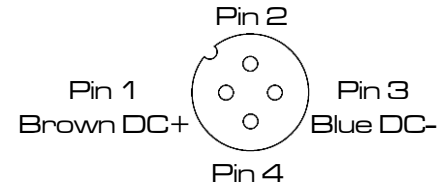

# GWI 12in Flood

High Output Flood Light

5000K Colour Temperature

M12, 4 Pin Connector, Pin 1 +, Pin 3

24 Volts DC

.8 Amp Draw

1/4-20 Mounting Holes

Black Anodized 6061 T6 Body

Designed & Manufactured in Canada

M12 4 Pin (Female)

M12 4-Pin

Compatible with  
Swivellink XS  
AFSB-5XS