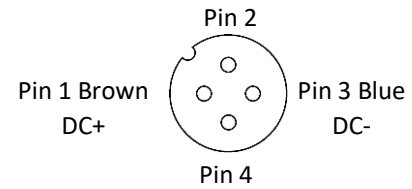

# GW1 12in Linear M12

High Output Light

5000K Colour Temperature

M12, 4 Pin Connector, Pin 1 +, Pin 3

24 Volts DC

.8 Amp Draw

1/4-20 Mounting Holes

Black Anodized 6061T6 Body

Designed & Manufactured in Canada

M12 4 Pin (Female)

Compatible with Swivellink  
XS  
AFSB-5XS