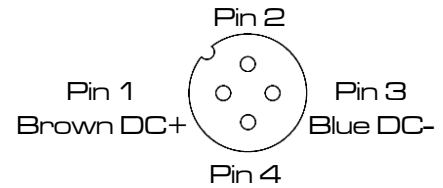

GW1 3in Ring Light

- White
- Red
- Green
- Blue

M12, 4 Pin Connector, Pin 1 +, Pin 3 -

24 Volts DC

.5 Amp Draw

Camera Mounting Bracket

Can be Mounted on GWI Camera Enclosure

Black Anodized 6061 T6 Body

Designed & Manufactured in Canada

M12 4 Pin (Female)

Compatible with
Swivellink XS
AFSB-5XS