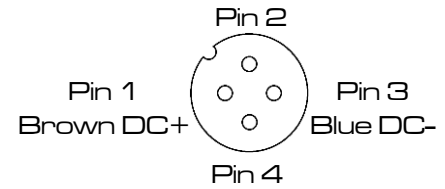

# GWI Eyeball White VO M12

High output with Evenness that is Unsurpassed

Variable output 0-100%

Used to balance lighting combinations

- White 5000K

24 Volts DC

.2 Amp Draw

M12, 4 Pin Connector, Pin 1 +, Pin 3 -

1/4-20 & 6mm Mounting Holes

Black Anodized 6061 T6 Body

Designed & Manufactured in Canada

M12 4 Pin (Female)

Compatible with  
Swivellink XS  
AFSB-5XS