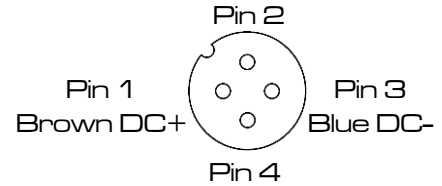

# GWV Eyeball White VO Polarized M12

High output with Evenness that is Unsurpassed

Variable output 0-100%

Used to balance lighting combinations

- White 5000K

24 Volts DC

.2 Amp Draw

M12, 4 Pin Connector, Pin 1 +, Pin 3 -

1/4-20 & 6mm Mounting Holes

Black Anodized 6061 T6 Body

Designed & Manufactured in Canada

M12 4 Pin (Female)

Compatible with  
Swivellink XS  
AFSB-5XS