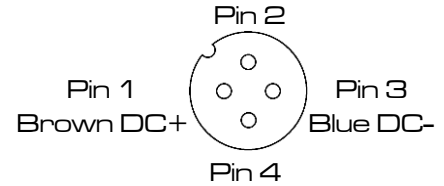

GWI 4in Ring Light

- White
- Red
- Green
- Blue

M12, 4 Pin Connector, Pin 1 +, Pin 3 -

24 Volts DC

.5 Amp Draw

Camera Mounting Bracket

Can be Mounted on GWI Camera Enclosure

Black Anodized 6061 T6 Body

Designed & Manufactured in Canada

M12 4 Pin (Female)

Compatible with
Swivellink XS
AFSB-5XS