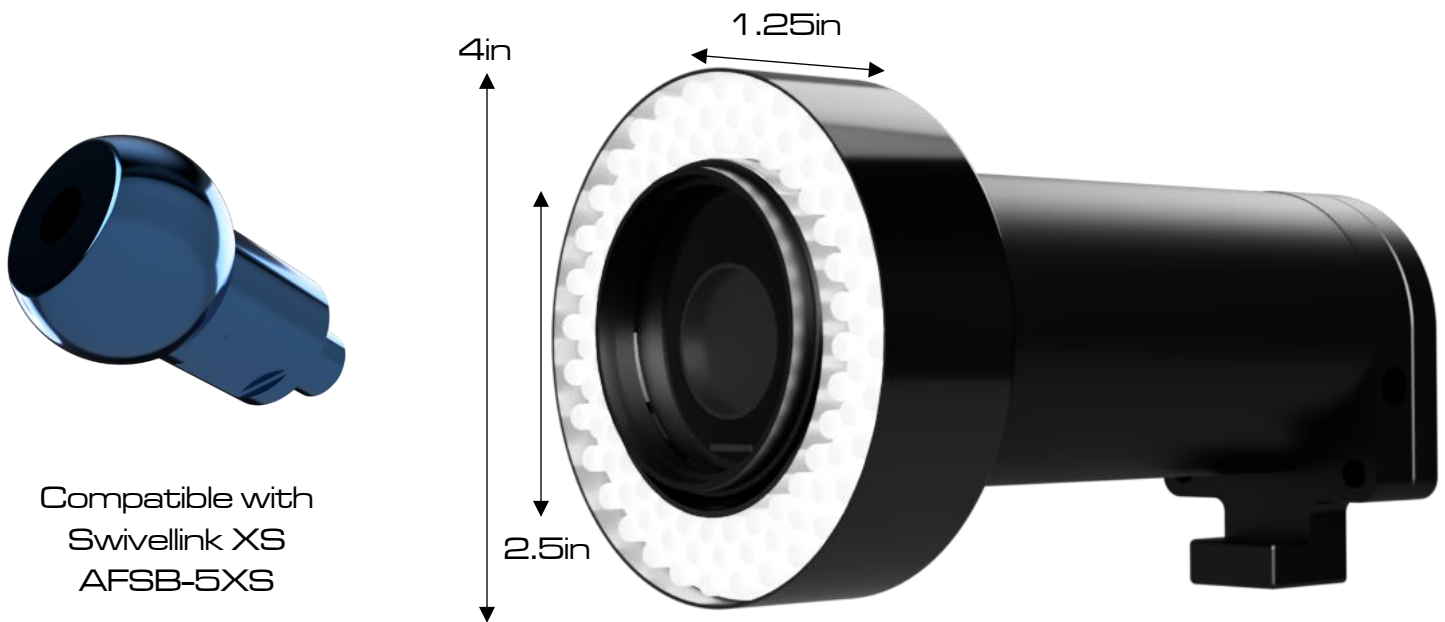

GWI 4in Ring Light for Enclosure

- White
- Red
- Green
- Blue

M12, 4 Pin Connector, Pin 1 +, Pin 3 -

24 Volts DC

.5 Amp Draw

Camera Mounting Bracket

Can be Mounted on GWI Camera Enclosure

Black Anodized 6061 T6 Body

Designed & Manufactured in Canada

M12 4 Pin (Female)

Compatible with
Swivellink XS
AFSB-5XS