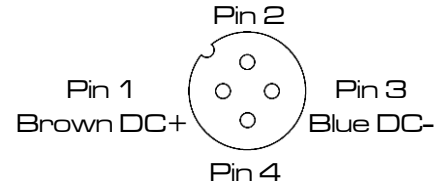

GWI 4in Ring Light for Enclosure

- White
- Red
- Green
- Blue

M12, 4 Pin Connector, Pin 1 +, Pin 3 -

24 Volts DC

.5 Amp Draw

Camera Mounting Bracket

Can be Mounted on GWI Camera Enclosure

Black Anodized 6061 T6 Body

Designed & Manufactured in Canada

M12 4 Pin (Female)

Compatible with
Swivellink XS
AFSB-5XS