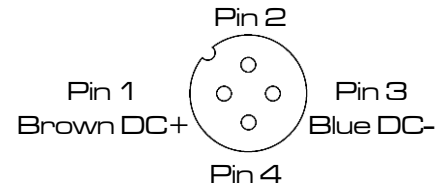

M12 4 Pin (Female)

M12 4-Pin

Compatible with
Swivellink XS
AFSB-5XS