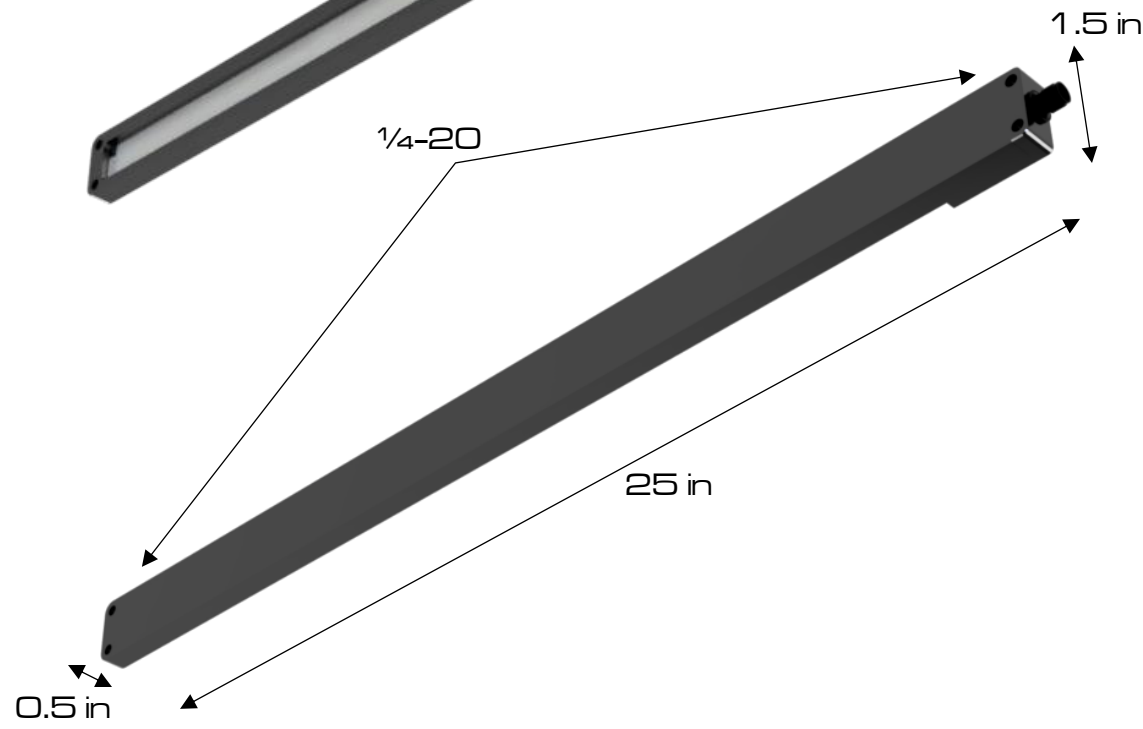

Black Anodized 6061 T6 Body

Designed & Manufactured in Canada

M12 4 Pin (Female)

M12 4-Pin

Compatible with
Swivellink XS
AFSB-5XS

1/4-20

1.5 in

25 in

0.5 in