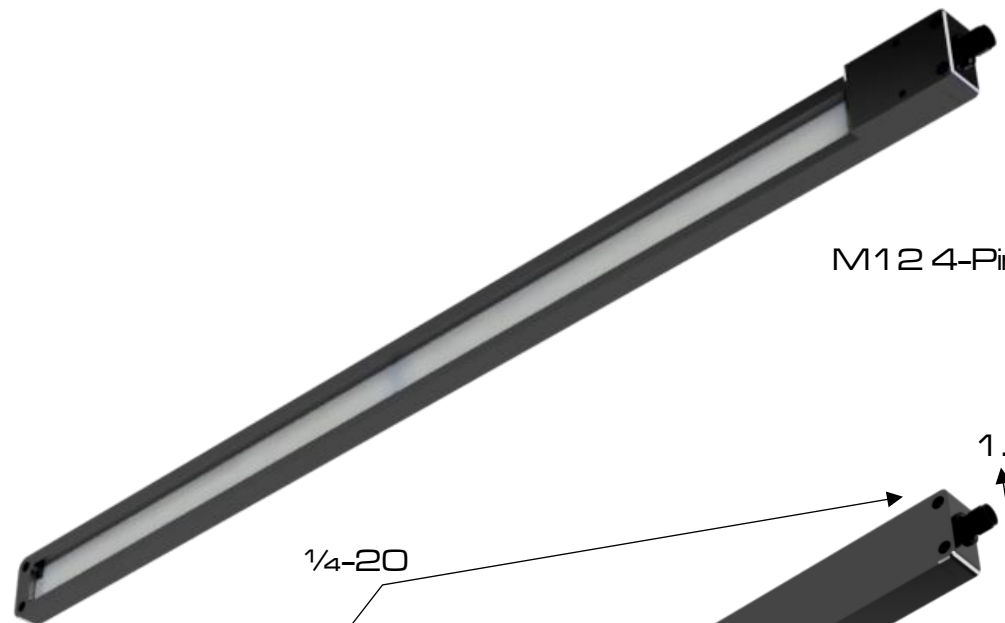

GWI Sword Light

High Output Light

5000K Colour Temperature

3800 Lumen Output

M12, 4 Pin Connector, Pin 1 +, Pin 3

24 Volts DC

1.2 Amp Draw

1/4-20 Mounting Holes

Black Anodized 6061 T6 Body

Designed & Manufactured in Canada

M12 4 Pin (Female)

M12 4-Pin

Compatible with
Swivellink XS
AFSB-5XS

1/4-20

1.5 in

25 in

0.5 in