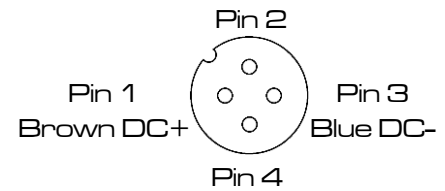

GWI 6in Flood

High Output Flood Light

5000K Colour Temperature

M12, 4 Pin Connector, Pin 1 +, Pin 3 -

24 Volts DC

.4 Amp Draw

1/4-20 Mounting Holes

Black Anodized 6061 T6 Body

Designed & Manufactured in Canada

M12 4 Pin (Female)

Compatible with
Swivellink XS
AFSB-5XS