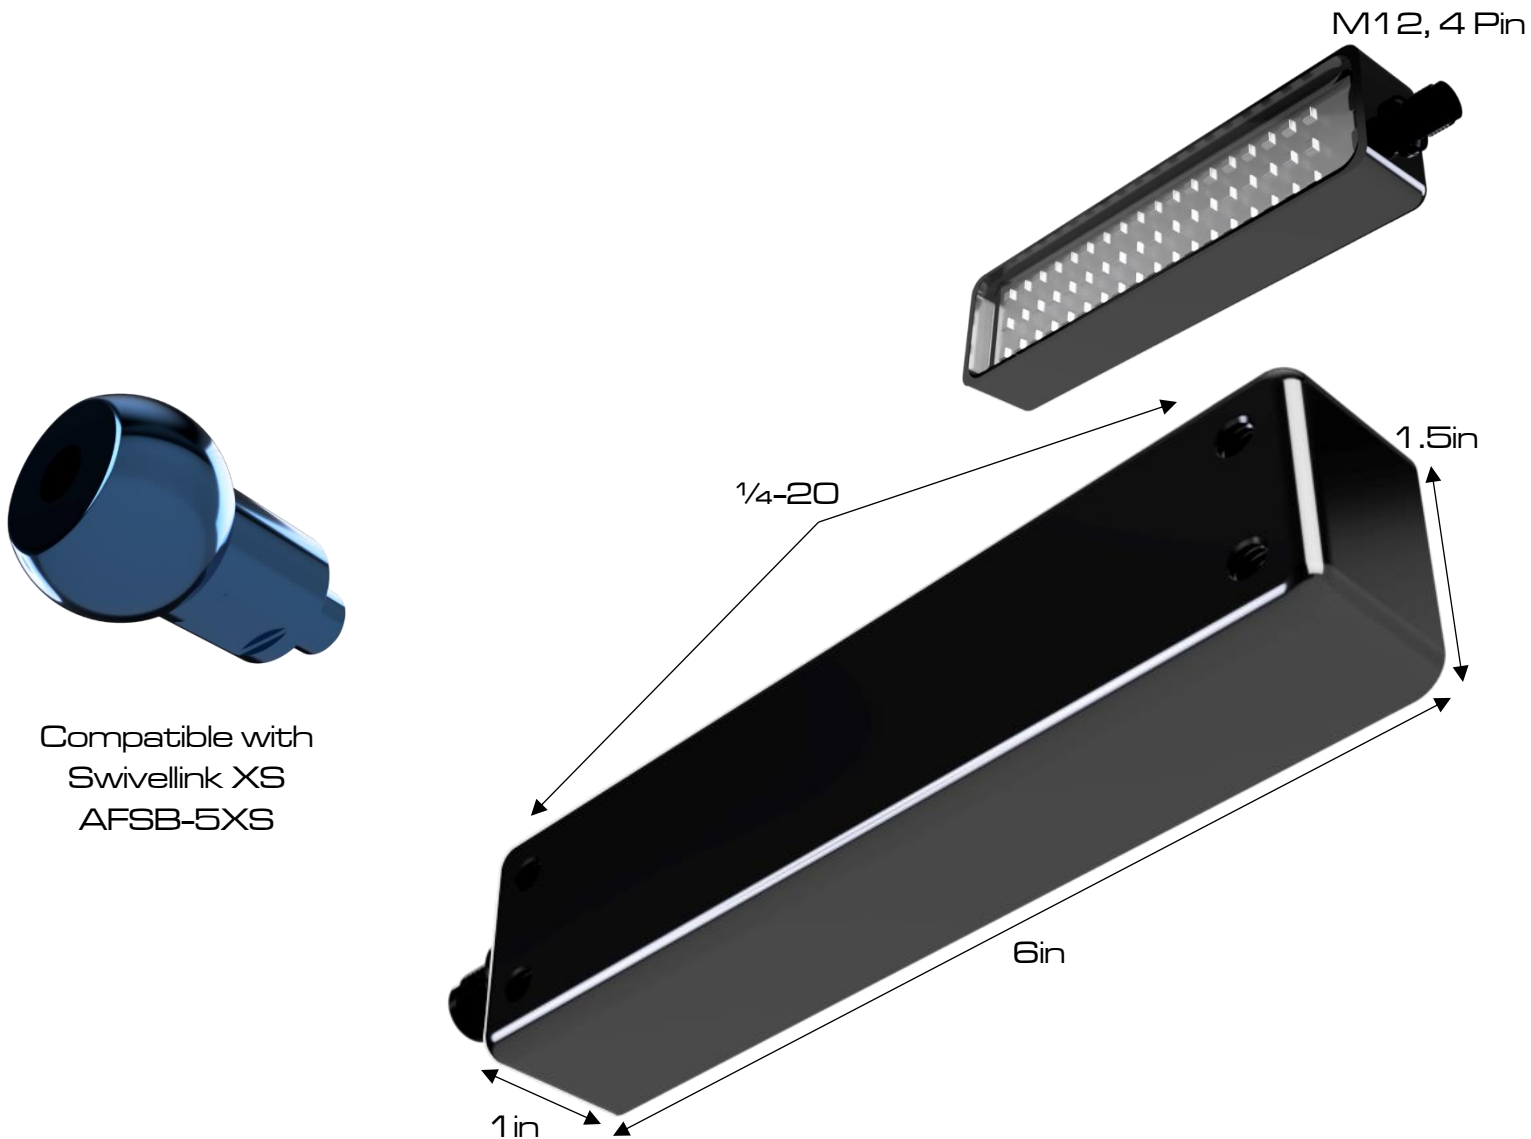

GWI 6in Flood

High Output Flood Light

5000K Colour Temperature

M12, 4 Pin Connector, Pin 1 +, Pin 3 -

24 Volts DC

.4 Amp Draw

1/4-20 Mounting Holes

Black Anodized 6061 T6 Body

Designed & Manufactured in Canada

M12 4 Pin (Female)

Compatible with
Swivellink XS
AFSB-5XS