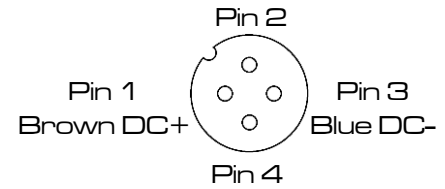

GWI 6in Polarized

High Output

5000K Colour Temperature

M12, 4 Pin Connector, Pin 1 +, Pin 3 -

24 Volts DC

.4 Amp Draw

1/4-20 Mounting Holes

Black Anodized 6061 T6 Body

Designed & Manufactured in Canada

M12 4 Pin (Female)

Compatible with
Swivellink XS
AFSB-5XS